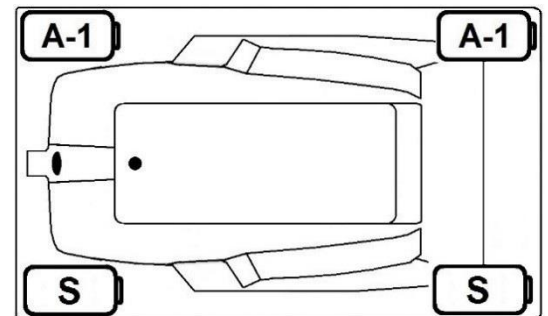

MERCER VIII

66" x 36" Skirted Acrylic Combo Bath

Model Number
3666MWASR064
Right Hand Drain Combo Bath in White
3666MWASL064
Left Hand Drain Combo Bath in White

Features

- Color-matched jet trim and air controls
- 10 adjustable hydrotherapy jets
- 24 high output lateral air injectors
- Pillow included
- Constructed of high-gloss durable acrylic
- 3-Speed control for the 13.5 Amp pump
- 12.0 Amp variable speed blower
- Inline heater available – LM300
- Mood light available – LM522
- Pre-leveled base for easy installation
- Made in the USA

All dimensions are +/- 1/2" and subject to change without notice
Confirm specifications before installation

Standard (S) Pump Locations and Alternate (A-1) Pump locations.

Technical Information

- Weight: 155 lbs.
- Water Depth to Overflow: 14"
- Water Operating Level: 47 gal.
- Water Capacity: 64 gal.
- Sump Dimension: 44" x 19"