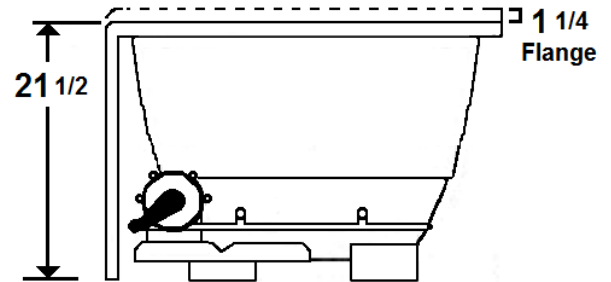

MERCER VIII

66" x 36" Skirted Acrylic Combo Bath

Model Number
3666MWASR064
Right Hand Drain Combo Bath in White
3666MWASL064
Left Hand Drain Combo Bath in White

Features

- Color-matched jet trim and air controls
- 10 adjustable hydrotherapy jets
- 24 high output lateral air injectors
- Pillow included
- Constructed of high-gloss durable acrylic
- 3-Speed control for the 13.5 Amp pump
- 12.0 Amp variable speed blower
- Inline heater available – LM300
- Mood light available – LM522
- Pre-leveled base for easy installation
- Made in the USA

All dimensions are +/- 1/2" and subject to change without notice
Confirm specifications before installation

Standard (S) Pump Locations and Alternate (A-1) Pump locations.

Technical Information

- Weight: 155 lbs.
- Water Depth to Overflow: 14"
- Water Operating Level: 47 gal.
- Water Capacity: 64 gal.
- Sump Dimension: 44" x 19"