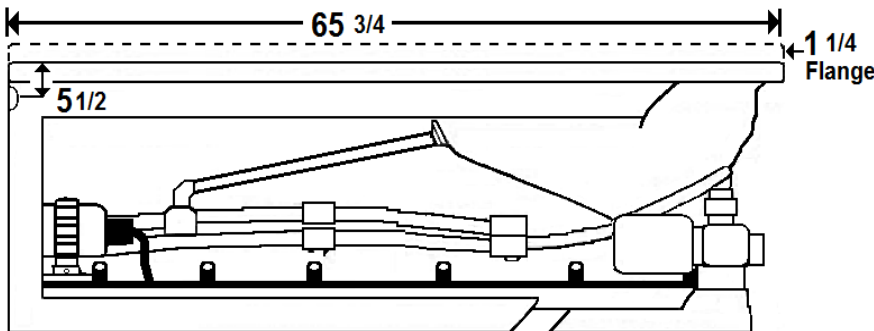

MERCER VIII

66" x 36" Skirted Acrylic Combo Bath

Model Number
3666MWASR064
Right Hand Drain Combo Bath in White
3666MWASL064
Left Hand Drain Combo Bath in White

Features

- Color-matched jet trim and air controls
- 10 adjustable hydrotherapy jets
- 24 high output lateral air injectors
- Pillow included
- Constructed of high-gloss durable acrylic
- 3-Speed control for the 13.5 Amp pump
- 12.0 Amp variable speed blower
- Inline heater available – LM300
- Mood light available – LM522
- Pre-leveled base for easy installation
- Made in the USA

All dimensions are +/- 1/2" and subject to change without notice
Confirm specifications before installation

Standard (S) Pump Locations and Alternate (A-1) Pump locations.

Technical Information

- Weight: 155 lbs.
- Water Depth to Overflow: 14"
- Water Operating Level: 47 gal.
- Water Capacity: 64 gal.
- Sump Dimension: 44" x 19"