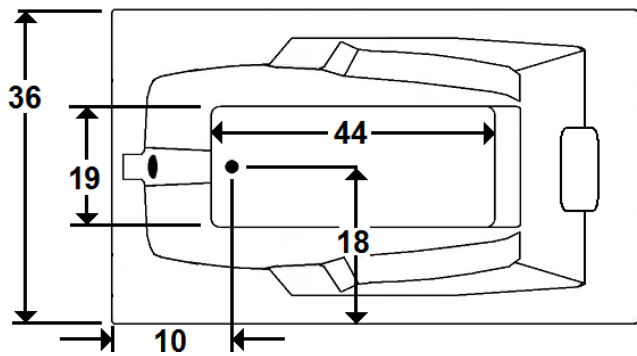

MERCER VIII

66" x 36" Skirted Acrylic Combo Bath

Model Number
3666MWASR064
Right Hand Drain Combo Bath in White
3666MWASL064
Left Hand Drain Combo Bath in White

Features

- Color-matched jet trim and air controls
- 10 adjustable hydrotherapy jets
- 24 high output lateral air injectors
- Pillow included
- Constructed of high-gloss durable acrylic
- 3-Speed control for the 13.5 Amp pump
- 12.0 Amp variable speed blower
- Inline heater available – LM300
- Mood light available – LM522
- Pre-leveled base for easy installation
- Made in the USA

All dimensions are +/- 1/2" and subject to change without notice
Confirm specifications before installation

Standard (S) Pump Locations and Alternate (A-1) Pump locations.

Technical Information

- Weight: 155 lbs.
- Water Depth to Overflow: 14"
- Water Operating Level: 47 gal.
- Water Capacity: 64 gal.
- Sump Dimension: 44" x 19"